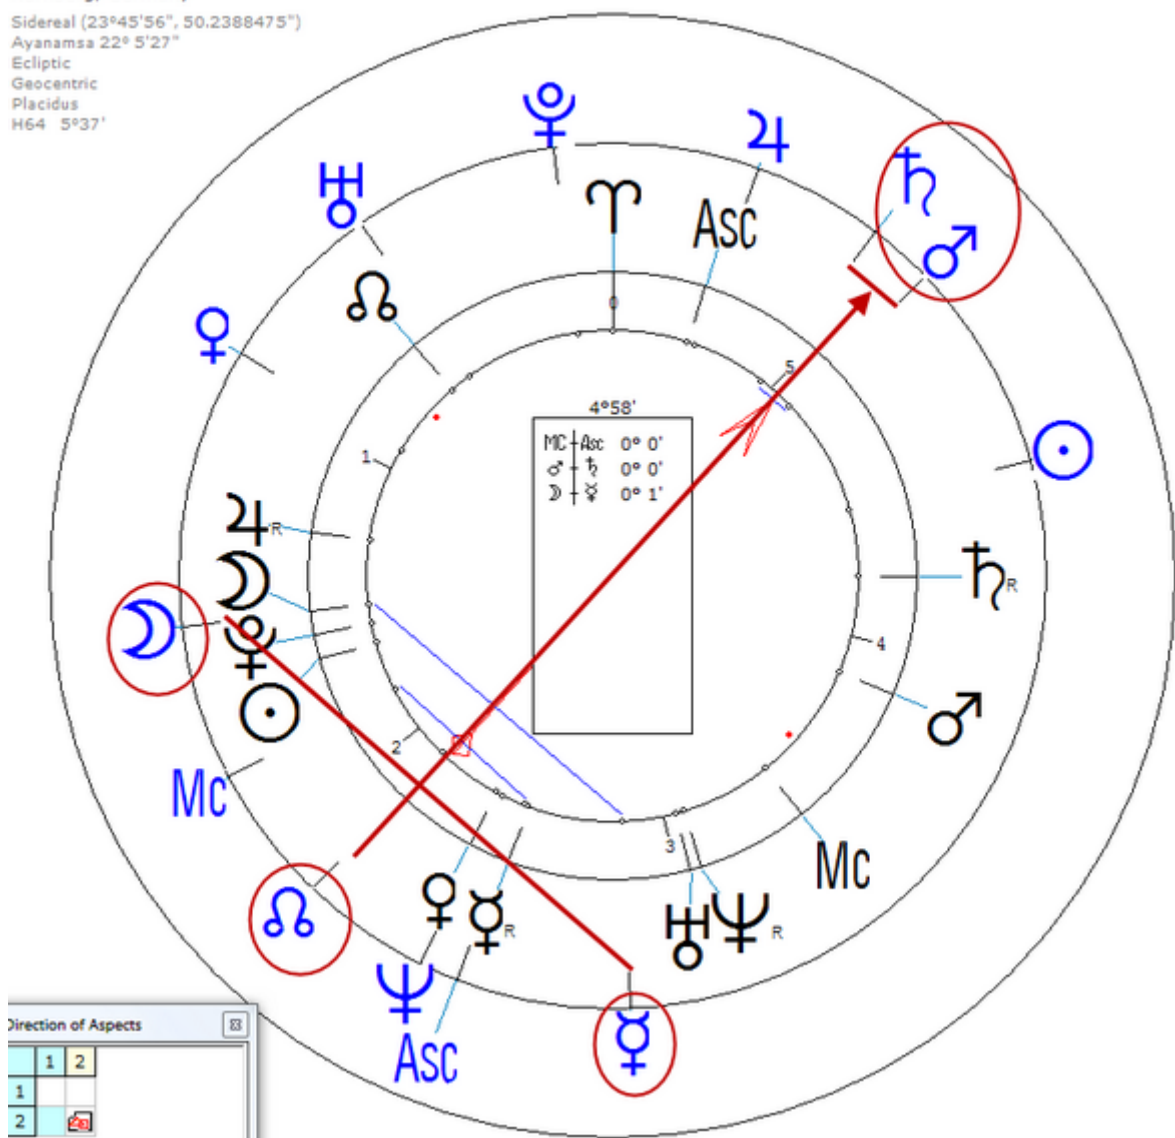

Leuchs, Hermann

26 August 1879 at 19:30 (= 7:30 PM)Nürnberg, Germany, 49n27, 11e04
German chemist.

<https://www.astro.com/astro-databank/Leuchs,_Hermann>

He committed suicide in his flat in Berlin most likely on 2 May 1945.

Progressed Lunar Return (Harmonic 64)

Lunar ♂/♁ = Lunar ☾/♀ = Lunar ♁

Leuchs, Hermann
26 August 1879 Tue 19:30 (GMT+0:44:16) 49n27 11e04
Nurnberg, Germany
Sidereal (23°45'56", 50.2388475")
Ayanamsa 22° 5'27"
Ecliptic
Geocentric
Placidus
H64 5°37'